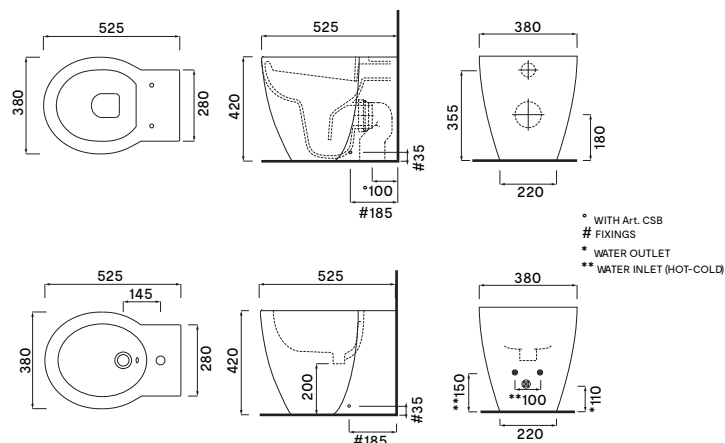

colore / colour   articolo / article   peso / weight (Kg)

Wc scarico parete trasformabile a terra con curva tecnica/ Toilet with horizontal outlet convertible to floor outlet by technical curve	Bianco Lucido Gloss White	EASVAE	28,20
Bidet a terra monoforo/ Back to wall one hole bidet	Bianco Lucido Gloss White	EASBIE	20,20
accessori / accessories			
Kit di fissaggio per Wc/Bidet terra / Fixing kit for back to wall Toilet/Bidet		52L	0,10
Coprivaso in termoindurente / Thermosetting seat-cover		CPVEAST	2,24
Coprivaso in termoindurente frizionato / Thermosetting soft close seat-cover		CPVEASTF	2,24
Raccordo a parete per Wc / Straight pan connector for wall trap		RPB	0,35
Curva tecnica ad "S" per Wc / Technical curve "floor trap" for Toilet		CSB	0,40
Piletta universale clik/clak con coperchio in ceramica / Universal clik/clak drain with ceramica lid		PIL01	0,40