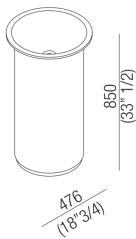

Washbasins Independent In-Out
ACER1062FZ

Benedini Associati, 2010

Column washbasin, without tap hole,
 designed for floor drainage

Finishes

White

Circular washbasin in white Exmar with or without tap hole, without overflow. Available in a wall mounted model, with stainless steel floor-standing frame or with column. Assembly kit included. Wall mounted and frame models use waste .MET0563. In case of floor drainage, it is mandatory to insert waste trap .MET0519
 Materials used: Exmar.

Height:	85.0 cm	33"1/2 inches
Diameter:	47.6 cm	18"3/4 inches
Weight:	40.0 kg	88 lbs
Packaging measurements:	58 x 58 x 95 cm	22"7/8 x 22"7/8 x 37"3/8 inches
Weight with packaging:	43.0 kg	95 lbs

Main dimensions

Installation notes

		A
FEZ2	AFEZ004	312 (12"9/32)
	ARUB146	312 (12"9/32)
MEMORY	AMEM323	330 (12"63/64)
	ARUB1092	330 (12"63/64)
SEN	ASEN0962N	272 (10"45/64)
SQUARE	ARUB1096	272 (10"45/64)
	ARUB1020*	272 (10"45/64)