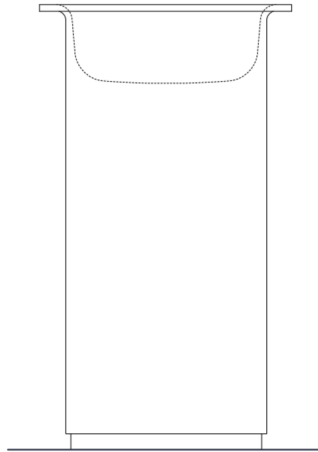

Washbasins Independent In-Out
ACER1062FZ

Benedini Associati, 2010

Column washbasin, without tap hole,
 designed for floor drainage

Finishes

White

Circular washbasin in white Exmar with or without tap hole, without overflow. Available in a wall mounted model, with stainless steel floor-standing frame or with column. Assembly kit included. Wall mounted and frame models use waste .MET0563. In case of floor drainage, it is mandatory to insert waste trap .MET0519
 Materials used: Exmar.

Height:	85.0 cm	33"1/2 inches
Diameter:	47.6 cm	18"3/4 inches
Weight:	40.0 kg	88 lbs
Packaging measurements:	58 x 58 x 95 cm	22"7/8 x 22"7/8 x 37"3/8 inches
Weight with packaging:	43.0 kg	95 lbs

Main dimensions

Installation notes

		A
FEZ2	AFEZ004	312 (12"9/32)
	ARUB146	312 (12"9/32)
MEMORY	AMEM323	330 (12"63/64)
	ARUB1092	330 (12"63/64)
SEN	ASEN0962N	272 (10"45/64)
SQUARE	ARUB1096	272 (10"45/64)
	ARUB1020*	272 (10"45/64)