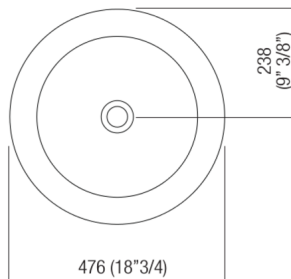

Washbasins Independent In-Out
ACER1062FZ

Benedini Associati, 2010

Column washbasin, without tap hole,
 designed for floor drainage

Finishes

White

Circular washbasin in white Exmar with or without tap hole, without overflow. Available in a wall mounted model, with stainless steel floor-standing frame or with column. Assembly kit included. Wall mounted and frame models use waste .MET0563. In case of floor drainage, it is mandatory to insert waste trap .MET0519
 Materials used: Exmar.

Height:	85.0 cm	33"1/2 inches
Diameter:	47.6 cm	18"3/4 inches
Weight:	40.0 kg	88 lbs
Packaging measurements:	58 x 58 x 95 cm	22"7/8 x 22"7/8 x 37"3/8 inches
Weight with packaging:	43.0 kg	95 lbs

Main dimensions

Installation notes

		A
FEZ2	AFEZ004	312 (12"9/32)
	ARUB146	312 (12"9/32)
MEMORY	AMEM323	330 (12"63/64)
	ARUB1092	330 (12"63/64)
SEN	ASEN0962N	272 (10"45/64)
SQUARE	ARUB1096	272 (10"45/64)
	ARUB1020*	272 (10"45/64)