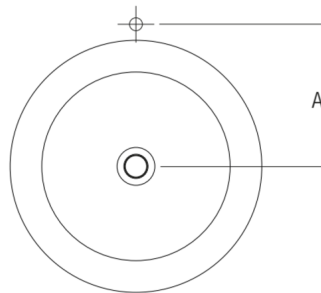

Washbasins Independent In-Out
ACER1062FZ

Benedini Associati, 2010

Column washbasin, without tap hole,
 designed for floor drainage

Finishes

White

Circular washbasin in white Exmar with or without tap hole, without overflow. Available in a wall mounted model, with stainless steel floor-standing frame or with column. Assembly kit included. Wall mounted and frame models use waste .MET0563. In case of floor drainage, it is mandatory to insert waste trap .MET0519
 Materials used: Exmar.

Height:	85.0 cm	33"1/2 inches
Diameter:	47.6 cm	18"3/4 inches
Weight:	40.0 kg	88 lbs
Packaging measurements:	58 x 58 x 95 cm	22"7/8 x 22"7/8 x 37"3/8 inches
Weight with packaging:	43.0 kg	95 lbs

Main dimensions

Installation notes

		A
FEZ2	AFEZ004	312 (12"9/32)
	ARUB146	312 (12"9/32)
MEMORY	AMEM323	330 (12"63/64)
	ARUB1092	330 (12"63/64)
SEN	ASEN0962N	272 (10"45/64)
SQUARE	ARUB1096	272 (10"45/64)
	ARUB1020*	272 (10"45/64)